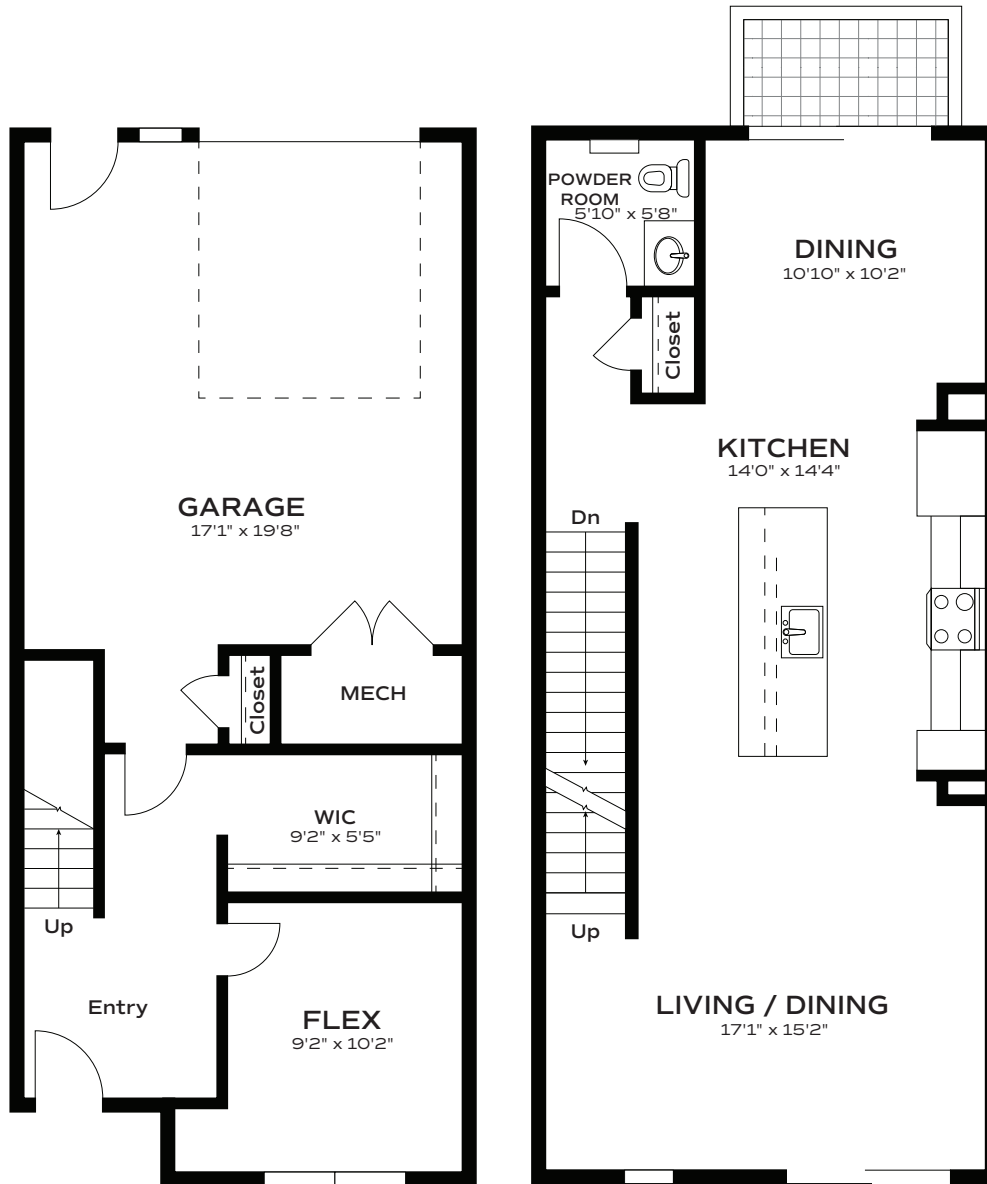

Townhome Floorplans

C2
1612 CHURCH ST.

- 1,946 Int. Sq. Ft.
- 592 Ext. Rooftop Sq. Ft.
- 2 Bedrooms
- 1 Half, 2 Full Bath
- Rooftop Deck
- Attached Private Garage

1ST FLOOR

2ND FLOOR

CORKTOWN
TOWNHOMES

T 313.300.2099

Townhome Floorplans

C2
1612 CHURCH ST.

- 1,946 Int. Sq. Ft.
- 2 Bedrooms
- 1 Half, 2 Full Bath
- Rooftop Deck
- Attached Private Garage

3RD FLOOR

ROOF DECK