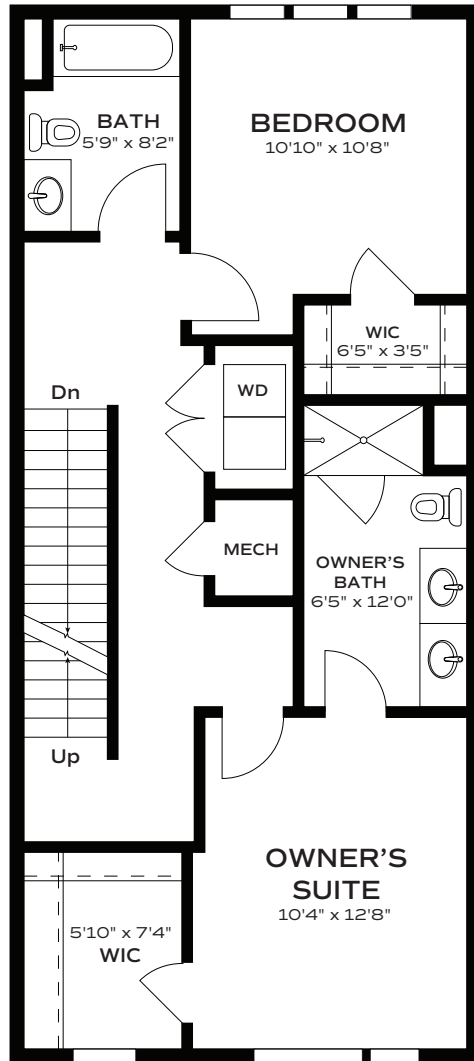

Townhome Floorplans

C2
1612 CHURCH ST.

- 1,946 Int. Sq. Ft.
- 592 Ext. Rooftop Sq. Ft.
- 2 Bedrooms
- 1 Half, 2 Full Bath
- Rooftop Deck
- Attached Private Garage

1ST FLOOR

2ND FLOOR

CORKTOWN
TOWNHOMES

T 313.300.2099

Townhome Floorplans

C2
1612 CHURCH ST.

- 1,946 Int. Sq. Ft.
- 2 Bedrooms
- 1 Half, 2 Full Bath
- Rooftop Deck
- Attached Private Garage

3RD FLOOR

ROOF DECK