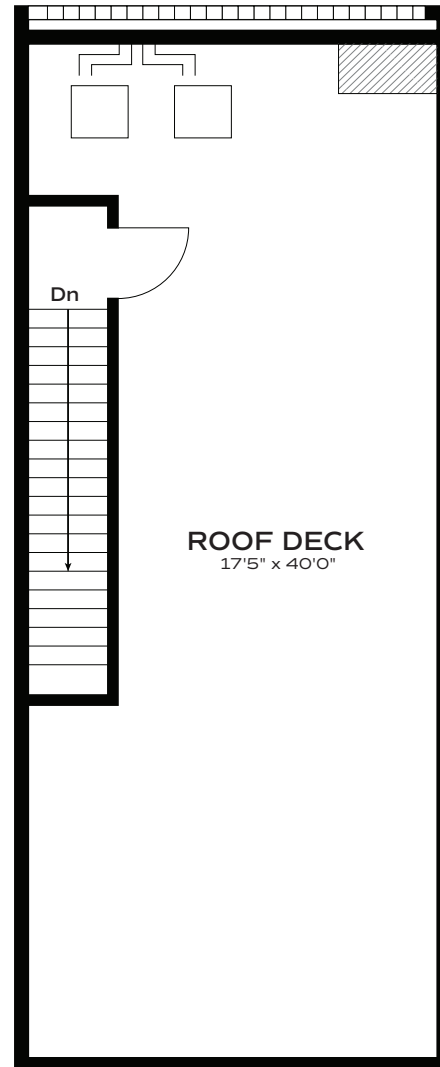

Townhome Floorplans

C2
1612 CHURCH ST.

- 1,946 Int. Sq. Ft.
- 592 Ext. Rooftop Sq. Ft.
- 2 Bedrooms
- 1 Half, 2 Full Bath
- Rooftop Deck
- Attached Private Garage

1ST FLOOR

2ND FLOOR

CORKTOWN
TOWNHOMES

T 313.300.2099

Townhome Floorplans

C2
1612 CHURCH ST.

- 1,946 Int. Sq. Ft.
- 2 Bedrooms
- 1 Half, 2 Full Bath
- Rooftop Deck
- Attached Private Garage

3RD FLOOR

ROOF DECK