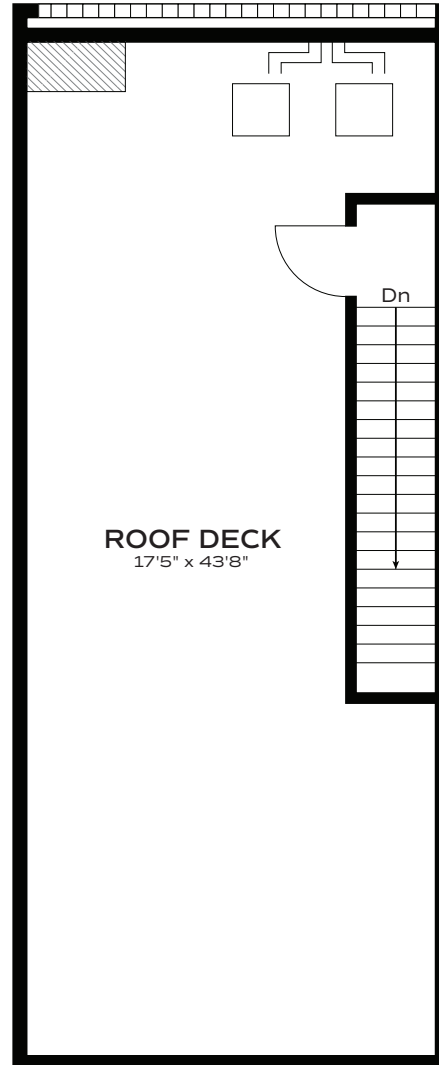

# Townhome Floorplans

**B1**  
1618 CHURCH ST.

- 2,110 Int. Sq. Ft.
- 657 Ext. Rooftop Sq. Ft.
- 3 Bedrooms
- 1 Half, 3 Full Bath
- Rooftop Deck
- Attached Private Garage

# Townhome Floorplans

**B1**  
1618 CHURCH ST.

- 2,110 Int. Sq. Ft.
- 657 Ext. Rooftop Sq. Ft.
- 3 Bedrooms
- 1 Half, 3 Full Bath
- Rooftop Deck
- Attached Private Garage

**3RD FLOOR**

**ROOF DECK**