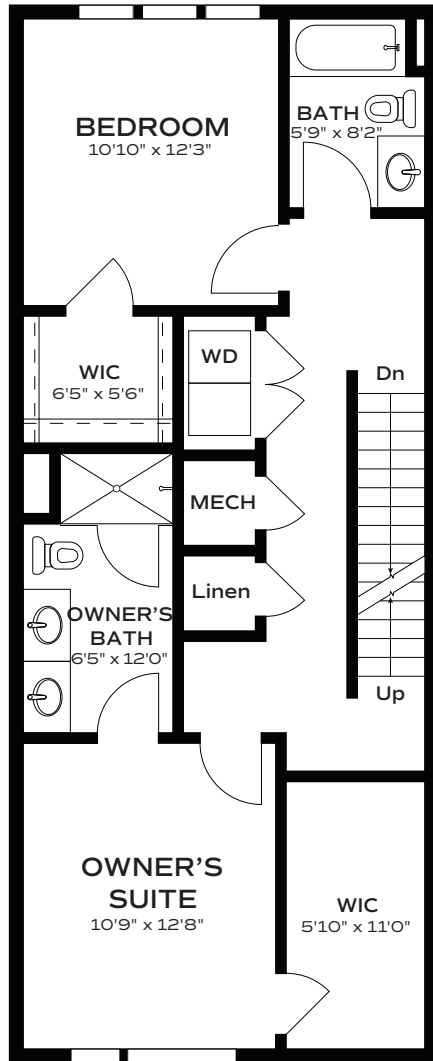

# Townhome Floorplans

**B1**  
1618 CHURCH ST.

- 2,110 Int. Sq. Ft.
- 657 Ext. Rooftop Sq. Ft.
- 3 Bedrooms
- 1 Half, 3 Full Bath
- Rooftop Deck
- Attached Private Garage

# Townhome Floorplans

**B1**  
1618 CHURCH ST.

- 2,110 Int. Sq. Ft.
- 657 Ext. Rooftop Sq. Ft.
- 3 Bedrooms
- 1 Half, 3 Full Bath
- Rooftop Deck
- Attached Private Garage

**3RD FLOOR**

**ROOF DECK**