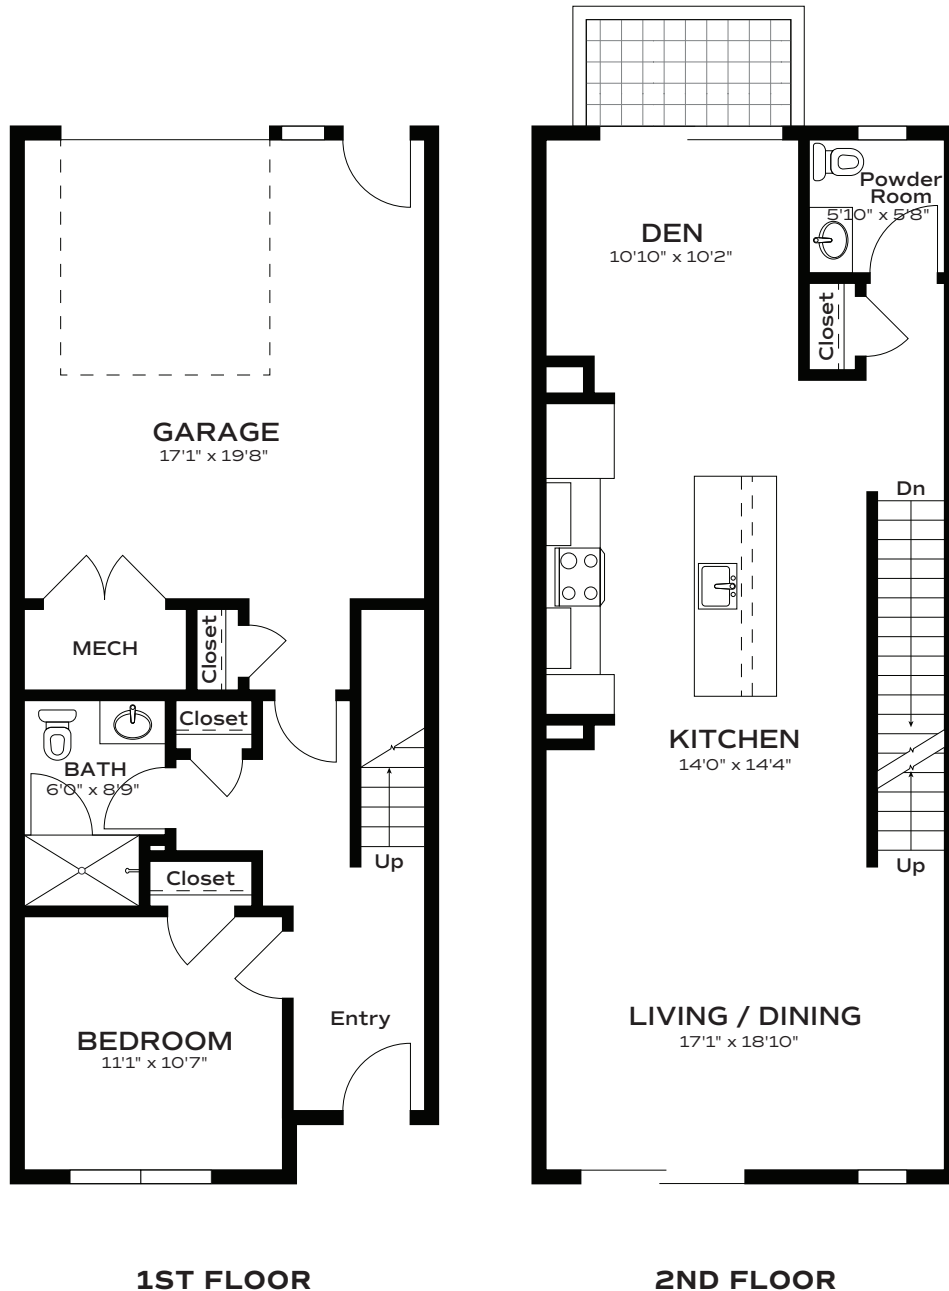

# Townhome Floorplans

**B1**  
1618 CHURCH ST.

- 2,110 Int. Sq. Ft.
- 657 Ext. Rooftop Sq. Ft.
- 3 Bedrooms
- 1 Half, 3 Full Bath
- Rooftop Deck
- Attached Private Garage

# Townhome Floorplans

**B1**  
1618 CHURCH ST.

- 2,110 Int. Sq. Ft.
- 657 Ext. Rooftop Sq. Ft.
- 3 Bedrooms
- 1 Half, 3 Full Bath
- Rooftop Deck
- Attached Private Garage

**3RD FLOOR**

**ROOF DECK**