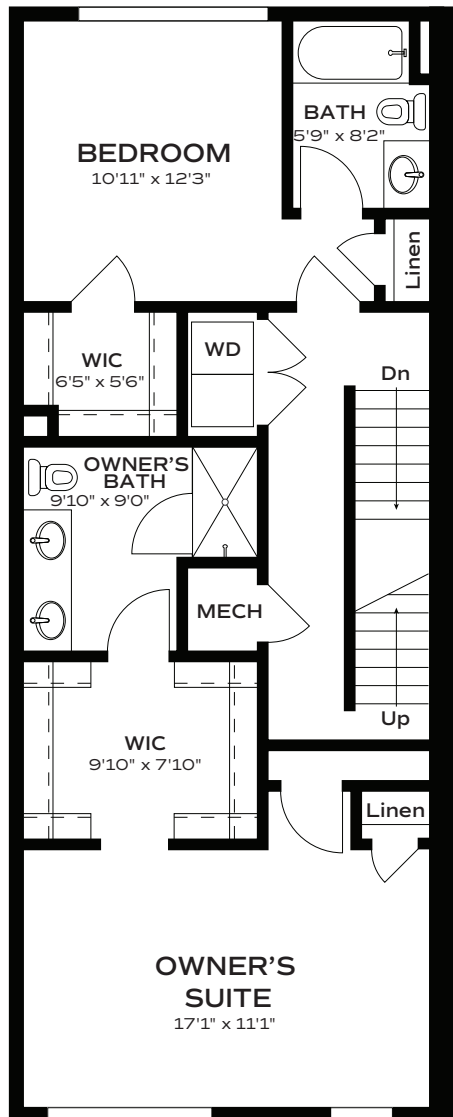

Townhome Floorplans

A1
1622 CHURCH ST.

- 2,368 Int. Sq. Ft.
- 674 Ext. Rooftop Sq. Ft.
- 3 Bedrooms
- 1 Half, 3 Full Bath
- Rooftop Deck
- Attached Private Garage

CORKTOWN
TOWNHOMES

T 313.300.2099

livecorktowntownhomes.com

Townhome Floorplans

A1
1622 CHURCH ST.

- 2,368 Int. Sq. Ft.
- 674 Ext. Rooftop Sq. Ft.
- 3 Bedrooms
- 1 Half, 3 Full Bath
- Rooftop Deck
- Attached Private Garage

3RD FLOOR

ROOF DECK