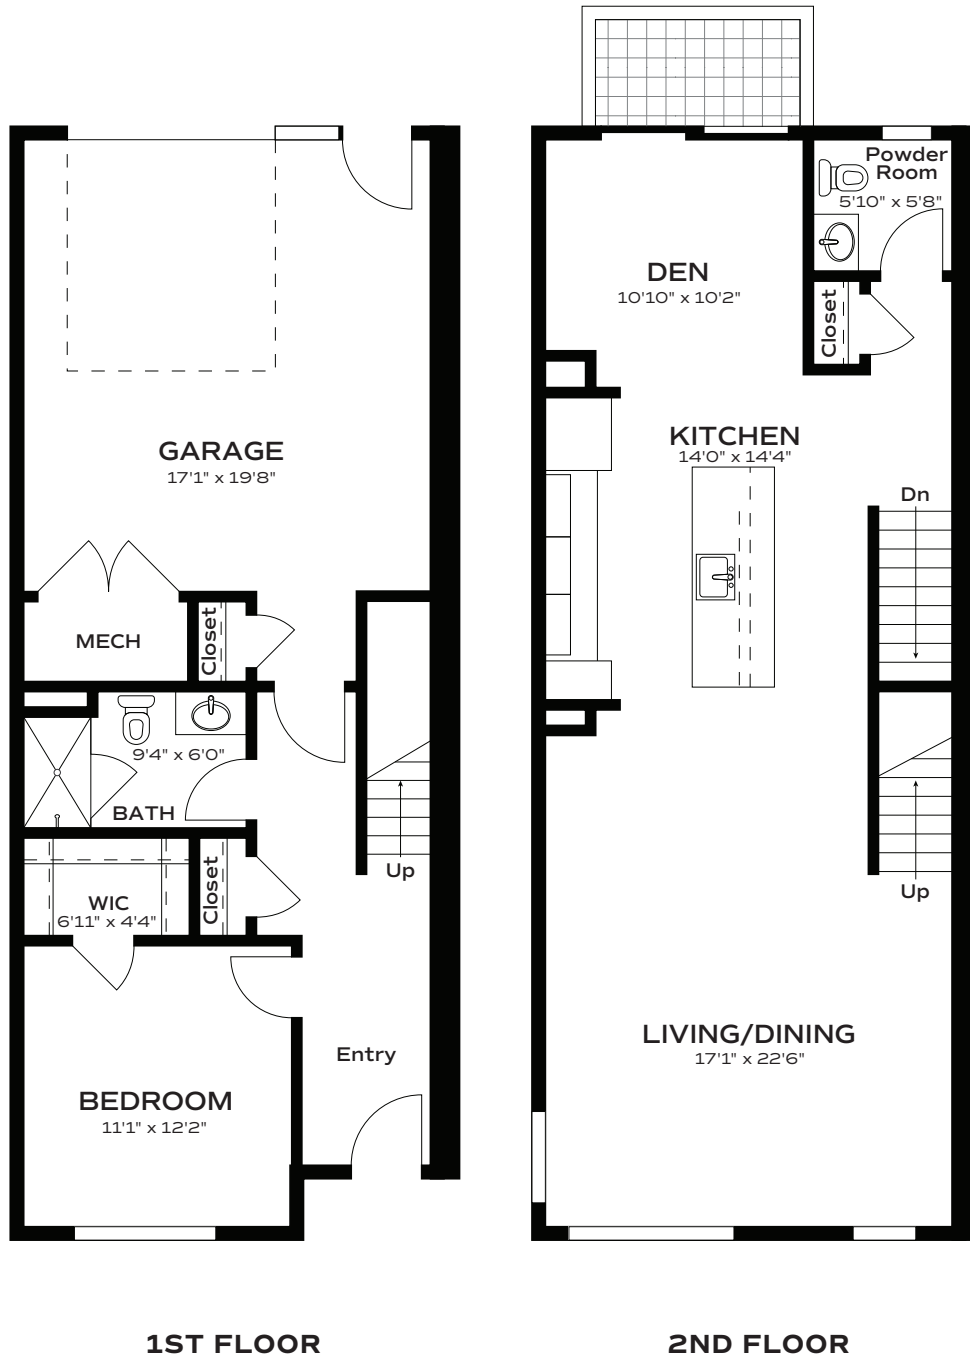

Townhome Floorplans

A1
1622 CHURCH ST.

- 2,368 Int. Sq. Ft.
- 674 Ext. Rooftop Sq. Ft.
- 3 Bedrooms
- 1 Half, 3 Full Bath
- Rooftop Deck
- Attached Private Garage

CORKTOWN
TOWNHOMES

T 313.300.2099

livecorktowntownhomes.com

Townhome Floorplans

A1
1622 CHURCH ST.

- 2,368 Int. Sq. Ft.
- 674 Ext. Rooftop Sq. Ft.
- 3 Bedrooms
- 1 Half, 3 Full Bath
- Rooftop Deck
- Attached Private Garage

3RD FLOOR

ROOF DECK