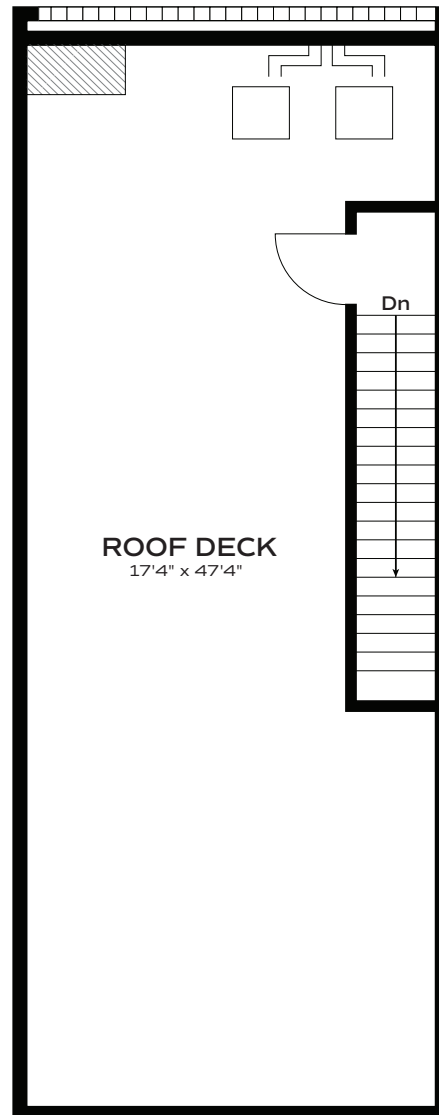

Townhome Floorplans

A1
1622 CHURCH ST.

- 2,368 Int. Sq. Ft.
- 674 Ext. Rooftop Sq. Ft.
- 3 Bedrooms
- 1 Half, 3 Full Bath
- Rooftop Deck
- Attached Private Garage

CORKTOWN
TOWNHOMES

T 313.300.2099

livecorktowntownhomes.com

Townhome Floorplans

A1
1622 CHURCH ST.

- 2,368 Int. Sq. Ft.
- 674 Ext. Rooftop Sq. Ft.
- 3 Bedrooms
- 1 Half, 3 Full Bath
- Rooftop Deck
- Attached Private Garage

3RD FLOOR

ROOF DECK